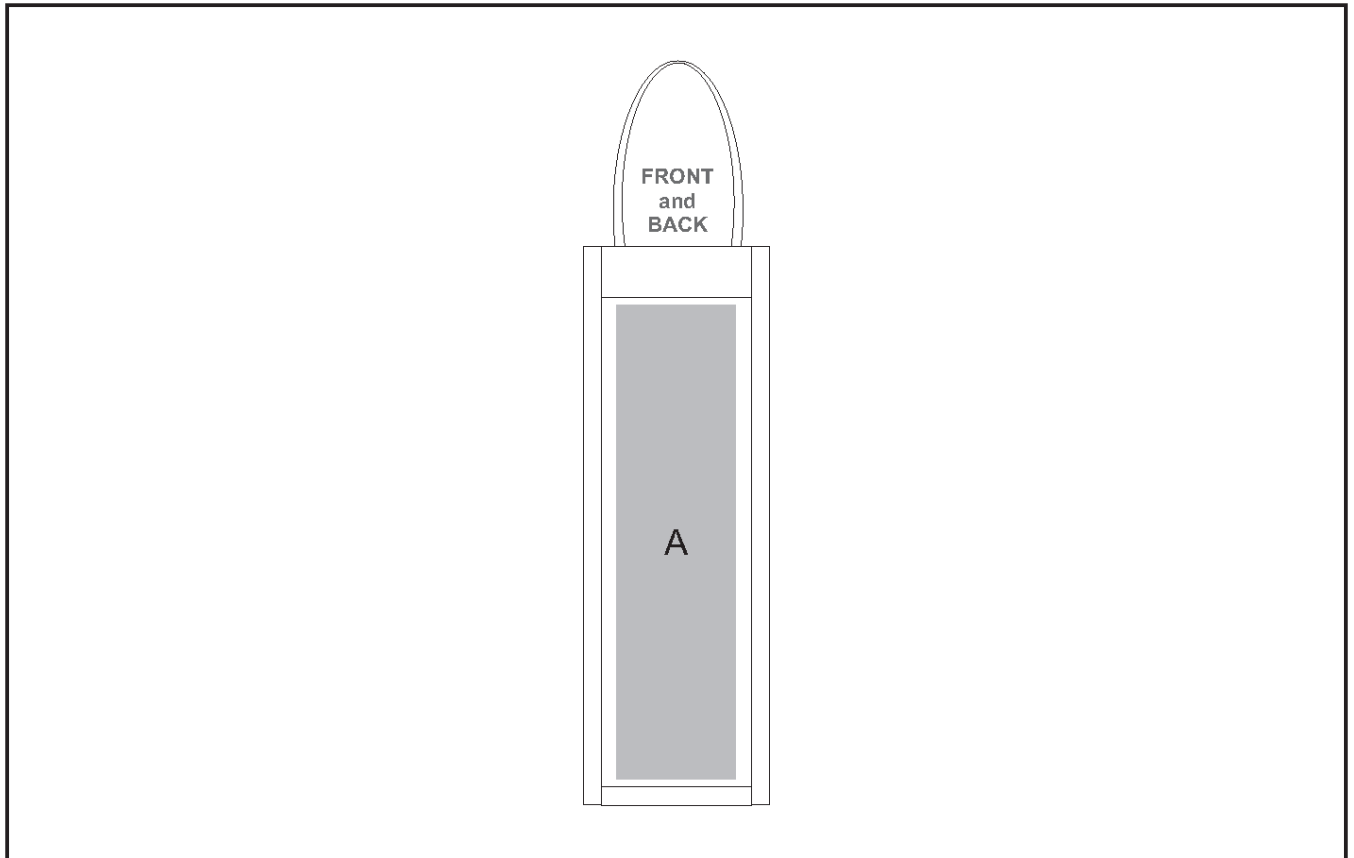

LS-6505

Bordeaux Jute Wine Tote

Need to know:

- Includes 1-Colour, 1-Position Screen Print (setup fee applies)
- **Texture will affect the screen print**
- **DDT: Texture of the item will affect the quality of the print and a fine contour maybe added for print quality**

Branding Options:

Position A

1. Screen Print (SC)
1 Colour
Size: 40mm wide x 200mm high

2. Digital Direct Transfer (DDT-D)
Full Colour
Size: 70mm wide x 105mm high

3. Digital Direct Transfer (DDT-A)
Full Colour
Size: 70mm wide x 148mm high

4. Digital Direct Transfer (DDT-B)
Full Colour
Size: 70mm wide x 210mm high

5. Digital Direct Transfer (DDT-C)
Full Colour
Size: 70mm wide x 270mm high